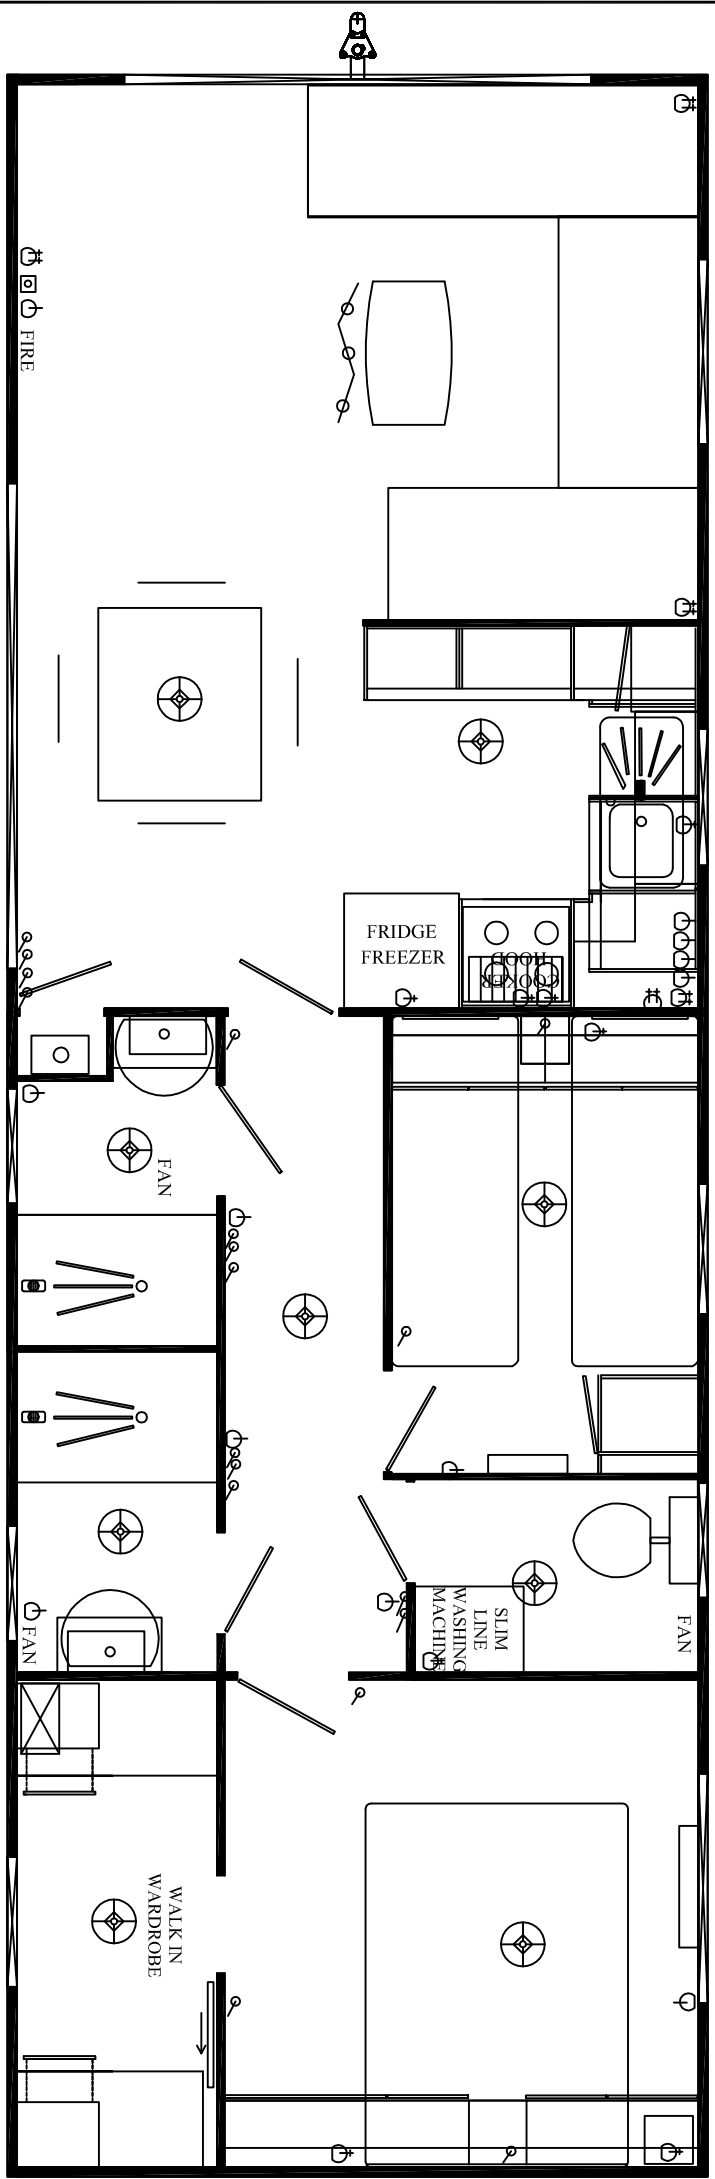

- KEY:
-  DOUBLE SOCKET
  -  SINGLE SOCKET
  -  FUSED SPUR
  -  SWITCH
  -  CEILING LIGHT
  -  RCD MAINS BOX
  -  LIGHT SWITCH
  -  ARIEL POINT
  -  S-TRACK

<b>Amendments</b>	
-------------------	--

Normandy Caravans Ltd  
 Bonhoff Avenue  
 Kingston Upon Hull  
 HU5 4HF  
 England GB  
 Tel: +44(0)1482 475100  
 Fax: +44(0)1482 494301  
 www.normandy-caravans.co.uk

<b>Additional notes:</b> Electrical layout	<b>Drawn by:</b> D.Stamp
--	--------------------------

	<b>Date:</b> 7/4/11
	<b>Title:</b> Deauville 36 x 12 2 bed